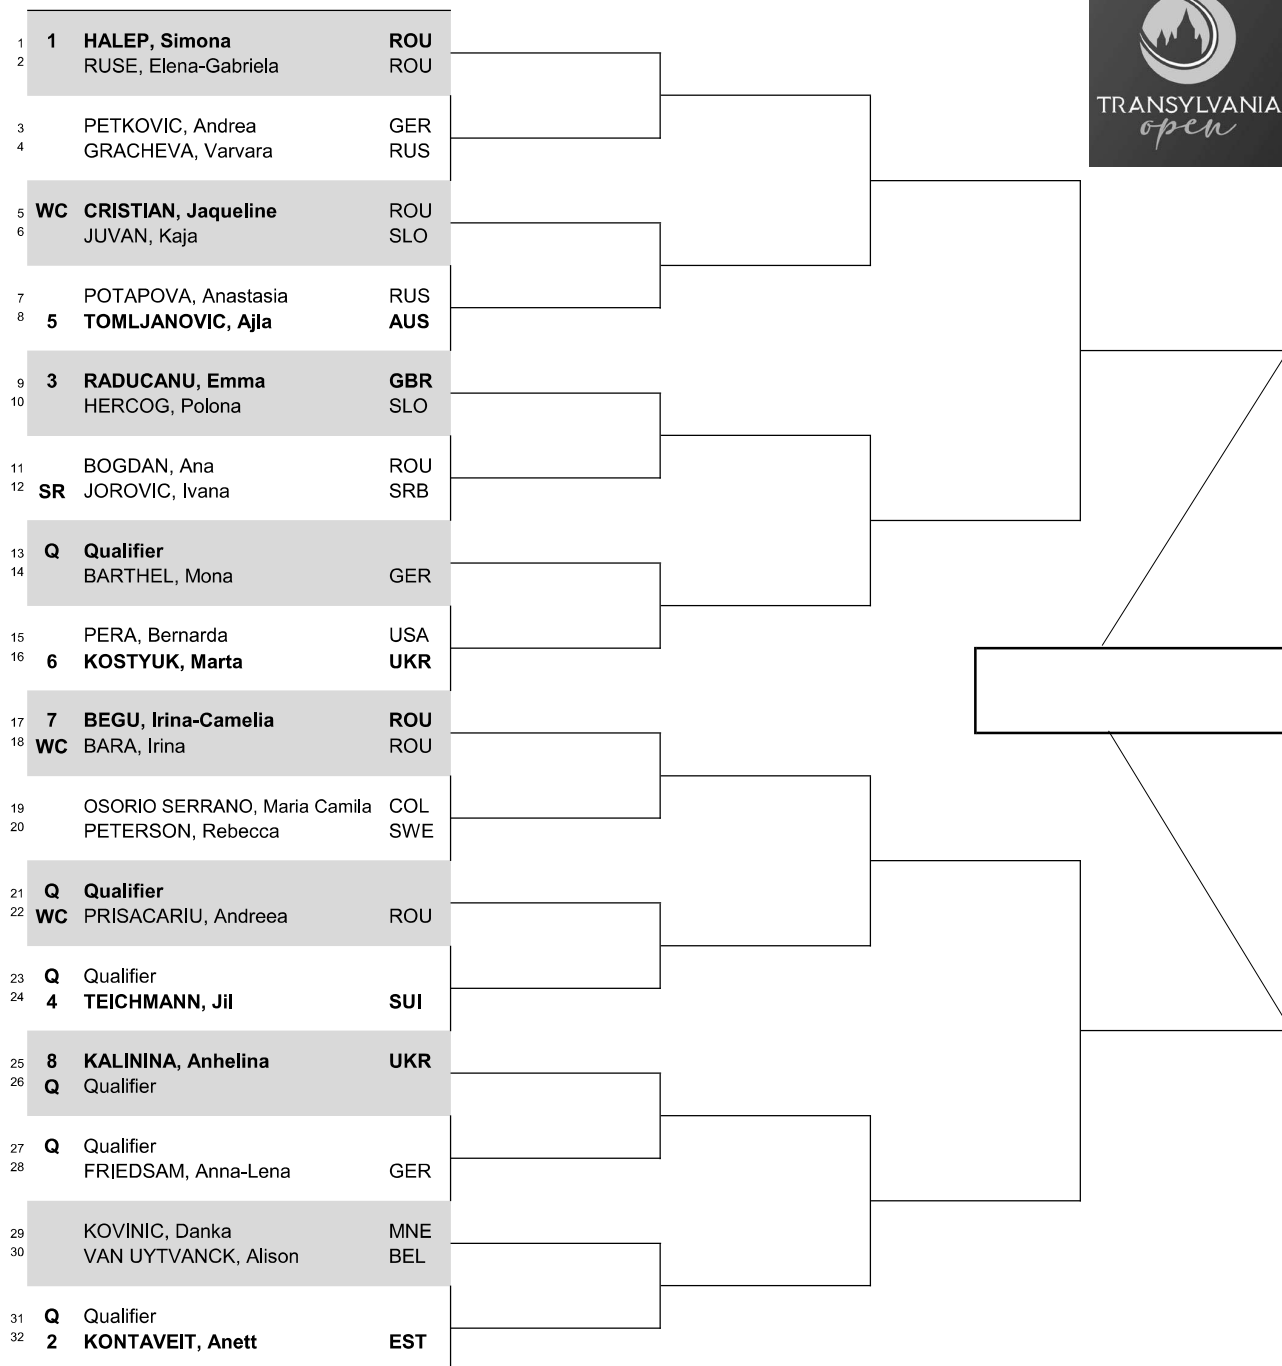

CITY, COUNTRY
CLUJ-NAPOCA, ROU

TOURNAMENT DATES
October 25-31 2021

SURFACE
Hard, Set&Match MTS

ON-SITE PRIZE MONEY
\$ 235,238

Transylvania Open

STATUS NAT MAIN DRAW SINGLES

WTA TOUR, Inc. © Copyright 2018

SEEDED PLAYERS	RANK	PRIZE MONEY	POINTS	ALTERNATES / LUCKY LOSERS	RETIREMENTS/WALKOVERS
1 HALEP, Simona	19	WINNER	\$29,200	280	
2 KONTAVEIT, Anett	20	FINALIST	\$16,398	180	
3 RADUCANU, Emma	24	SEMI-FINALIST	\$10,100	110	
4 TEICHMANN, Jil	39	QUARTER-FINALIST	\$5,800	60	
5 TOMLJANOVIC, Ajla	43	SECOND ROUND	\$3,675	30	
6 KOSTYUK, Marta	53	FIRST ROUND	\$2,675	1	
7 BEGU, Irina-Camelia	56	FOLLOW LIVE SCORING AT			
8 KALININA, Anhelina	57	www.WTATENNIS.com			
LAST DIRECT ACCEPTANCE		M, Barthel 101 SR		WTA SUPERVISOR(S) Martina Lutkova	